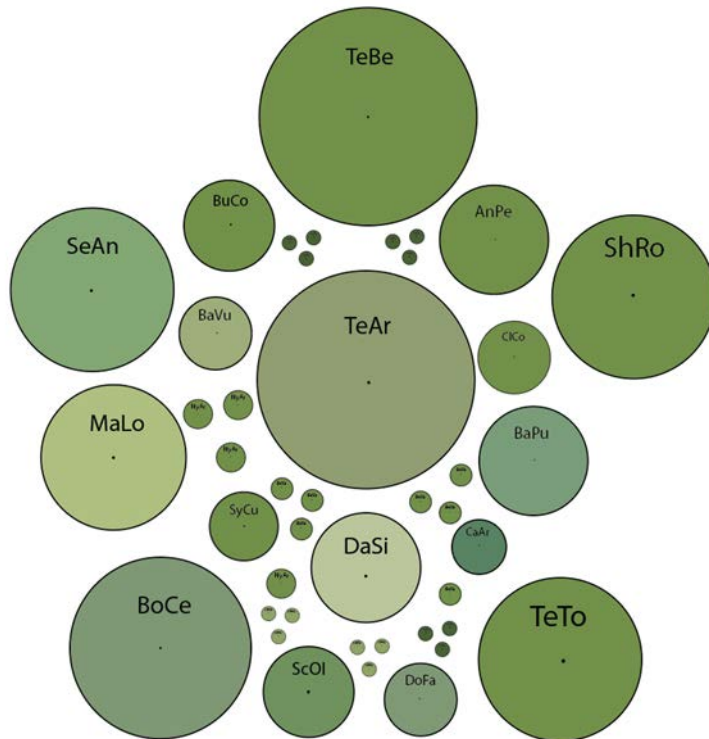

Plantation Focused on Meeting the Immediate Needs for Fuelwood and Fodder

This highly productive guild is specifically designed to supply fuelwood and fodder quickly. Intersperse the smaller plants around the foundational trees to create a bountiful ecosystem.

- UNITED DESIGNERS -
INTERNATIONAL

Human Uses

- Aromatics/Fragrance
- Biomass
- Coppice
- Compost
- Dye
- Essential Oil
- Food
- Insect Repellent
- Insecticide Spray
- Medicine
- Ornamental
- Oil
- Pollard
- Resin or Polish
- Soap
- Wood
- Wax

Ecological functions

- Domestic Animal Forage
- Dynamic Accumulator
- Erosion Control
- Groundcover
- Mulch Maker
- Nitrogen Fixer
- Reclamator
- Wildlife Food
- Wildlife Habitat