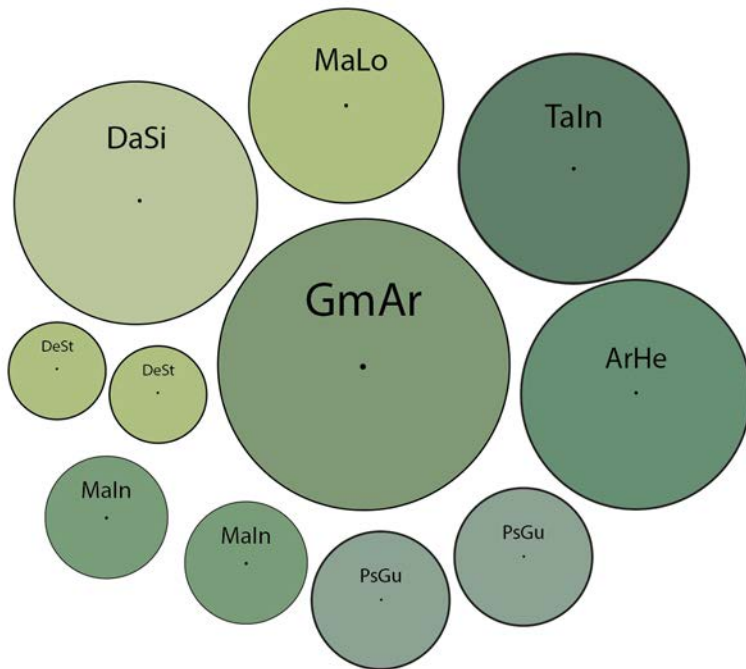

Agroforestry

Effective agroforestry systems create environmental, economic and social benefits. These productive trees combined with functional bamboo can produce high yields. Combine shrubs and perennials of your liking for an even more productive understory.

Human Uses

- Biomass
- Cleanser/Scourer
- Coppice
- Dye
- Essential Oil
- Fiber
- Food
- Medicine
- Oil
- Resin or Polish
- Ornamental
- Soap
- Wax
- Wood

Ecological functions

- Air Cleaner
- Aromatic Pest Confuser
- Domestic Animal Forage
- Erosion Control
- Fungicide
- Hedge
- Insecticide
- Insectory
- Reclamator
- Mulch Maker
- Nurse
- Soil Builder
- Windbreak
- Wildlife Food
- Wildlife Habitat