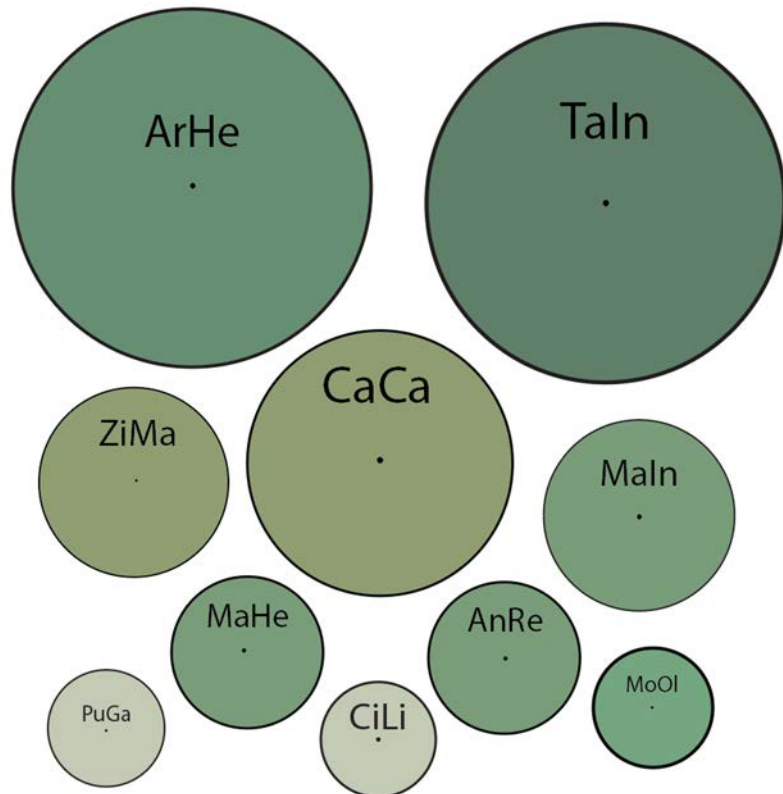

Wadi Ecosystem Restoration Plant List

Common Name	Scientific Name	Binomial
Ber	Ziziphus mauritiana	ZiMa
Custard-Apple	Annona reticulata	AnRe
Jackfruit	Artocarpus heterophyllus	ArHe
Karaunda	Carrisa carandas	CaCa
Khirni	Manilkara hexandra	MaHe
Lemon	Citrus Limon	CiLi
Mango	Mangifera indica	MaIn
Moringa	Moringa oleifera	MoOl
Pomegranate	Punica granatum	PuGr
Tamarind	Tamarindus indica	Taln