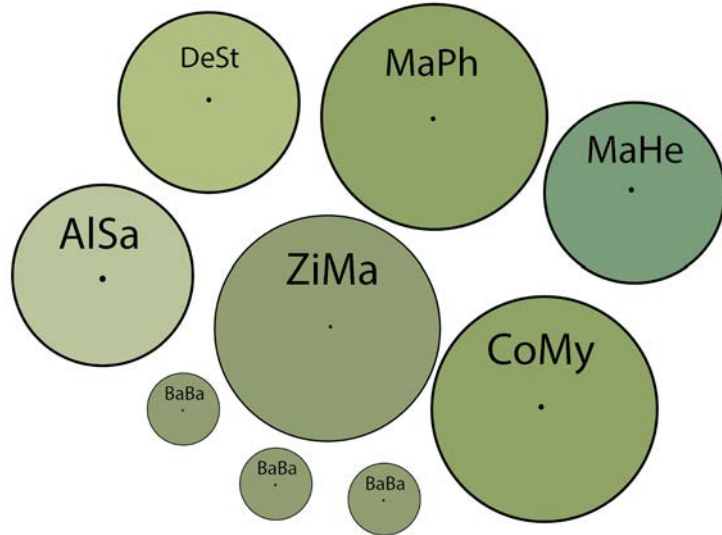

Lowland Ecosystem Restoration

These plants will help create richer diversity, more fertile soils and greater yields. Take a look at the functions of each plant to understand how to apply them effectively throughout the property.

- UNITED DESIGNERS -
INTERNATIONAL

Human Uses

- Aromatics/fragrance
- Biomass
- Cleanser/Scourer
- Coppice
- Dye
- Essential Oil
- Fiber
- Food
- Insecticide Spray
- Medicine
- Oil
- Ornamental
- Pollard
- Resin or Polish
- Soap
- Wax
- Wood

Ecological functions

- Air Cleaner
- Aromatic Pest Confuser
- Domestic Animal Forage
- Erosion Control
- Fungicide
- Hedge
- Insecticide
- Insectory
- Reclamator
- Mulch Maker
- Nurse
- Soil Builder
- Windbreak
- Wildlife Food
- Wildlife Habitat