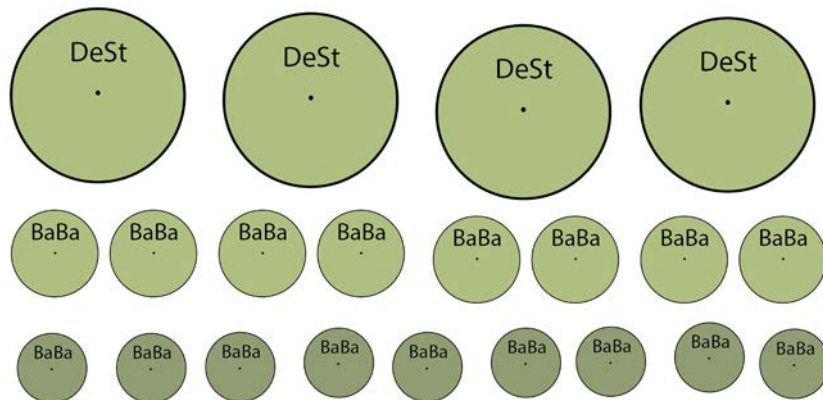

Bamboo

Bamboo is one of the most versatile plants in the world.

Primary uses include:

1) Commercial production for use in construction
2) Domestic use around the farm
3) Ornamental, landscape and conservation uses

Human Uses

- Biomass
- Cleanser/Scourer
- Fiber
- Insecticide Spray
- Medicine
- Wood

Ecological functions

- Air Cleaner
- Domestic Animal Forage
- Erosion Control
- Hedge
- Mulch maker
- Reclamator
- Soil Builder
- Windbreak