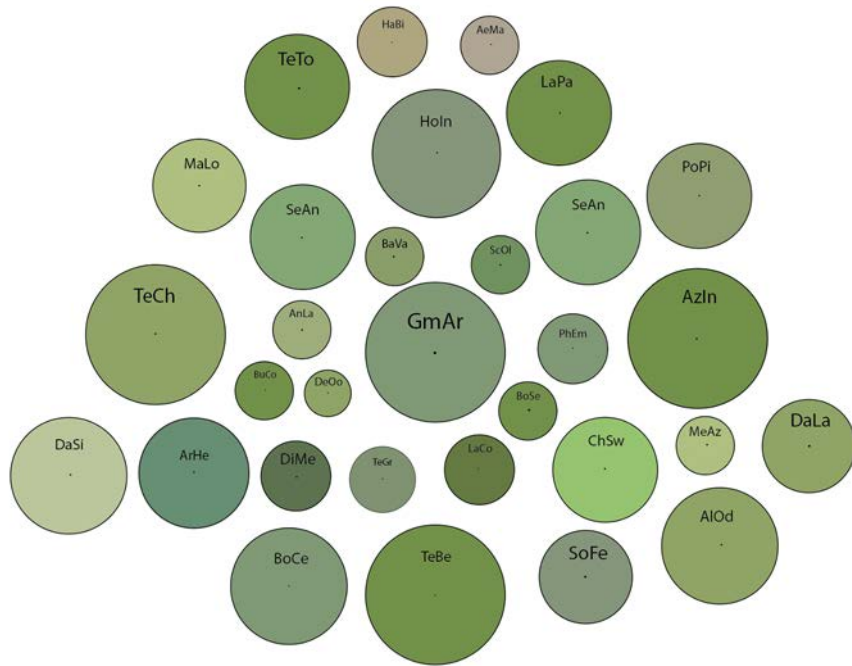

Upland Ecosystem Restoration Plant List page 1

Common Name	Scientific Name	Binomial
Achar	Buchanania cochinchinensis	BuCo
Anjan	Hardwickia binata	HaBi
Bael	Aegle marmelos	AeMa
Baheda	Terminalia bellirica	TeBe
Bhilwa	Semecarpus anacardium	SeAn
Bhira	Chloroxylon swieenia	ChSw
China Berry	Melia azedarach	MeAz
Chirol	Holoptelea integrifolia	HoIn
Dhaora	Anogeissus latifolia	AnLa
Emblic	Phyllanthus emblica	PhEm
Gumhar	Gmelina arborea	GmAr
Harra	Terminalia chebula	TeCh
Jackfruit	Artocarpus heterophyllus	ArHe
Jarul	Lagerstroemia parviflora	LaPa
Kachnar	Bauhinia variegata	BaVa
Karanj	Pongamia pinnata	PoPi
Kusum	Schleichera oleosa	ScOl