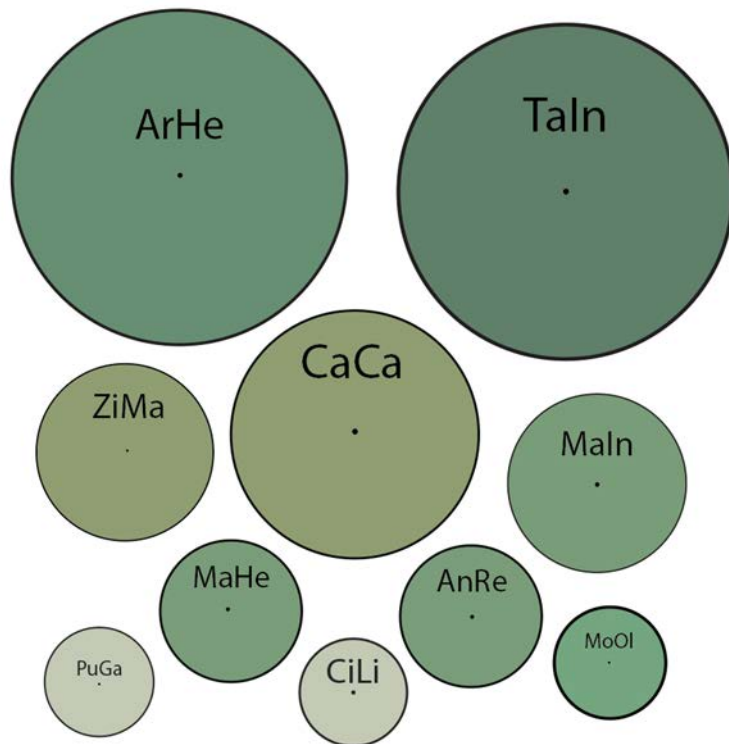

Wadi Ecosystem Restoration

Restoring Wadi's can produce significant gains in agricultural productivity. These plants will help with erosion control, water harvesting, soil fertility, vegetation cover and biodiversity.

- UNITED DESIGNERS -
INTERNATIONAL