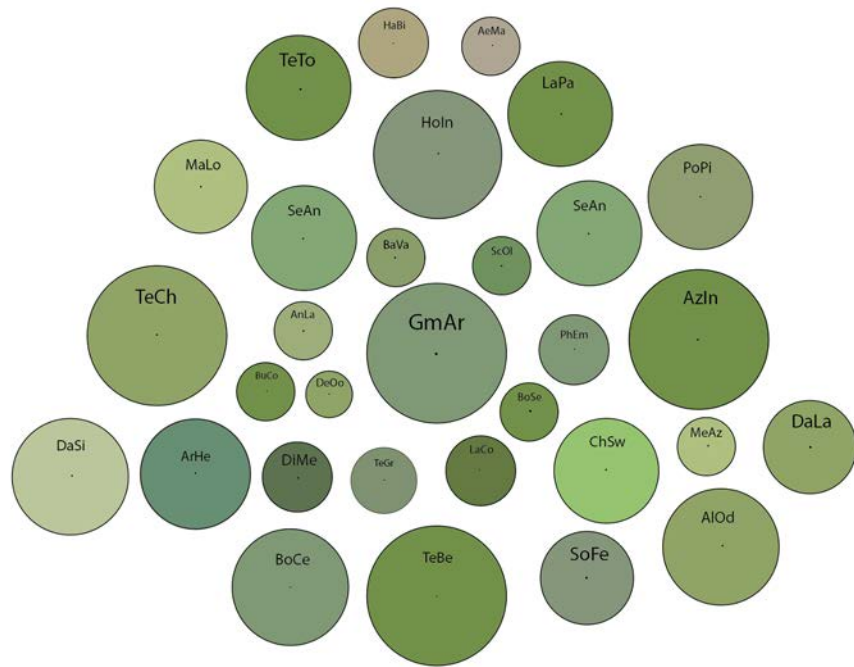

Upland Ecosystem Restoration Plant List page 2

Common Name	Scientific Name	Binomial
Mahua	Madhuca longifolia var. latifolia	MaLo
Moi	Lanea coromandelica	LaCo
Neem	Azadirachta indica	AzIn
Passi	Dalbergia lanceolaria sub. paniculata	DaLa
Rohini	Soymida febrifuga	SoFe
Saaj	Terminalia tomentosa	TeTo
Salai	Boswellia serrata	BoSe
Sandan	Desmodium oojeinense	DeOo
Semal	Bombax ceiba	BoCe
Siris	Albizia odoratissima	AlOd
Sisam	Dalbergia sissoo	DaSi
Teak	Tectona grandis	TeGr
Tedu	Diospyros melanoxylon	DiMe