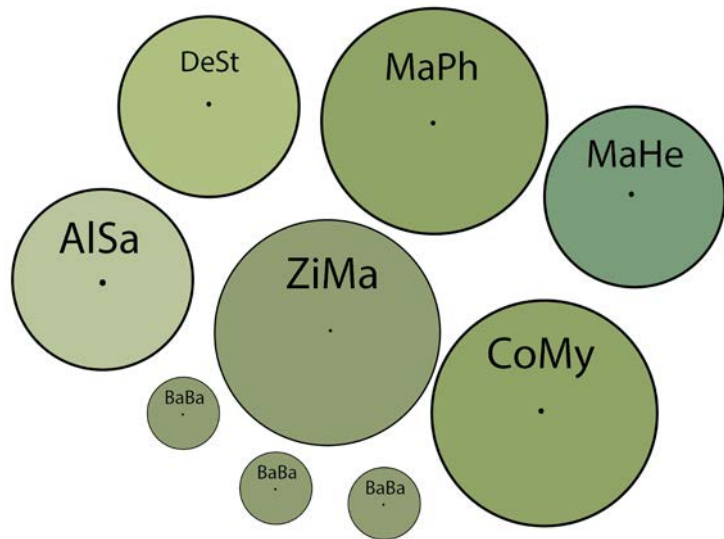

Lowland Ecosystem Restoration Plant list

Common Name	Scientific Name	Binomial
Ankol	<i>Alagium salviifolium</i>	AlSa
Ber	<i>Ziziphus mauritiana</i>	ZiMa
Cgondi	<i>Cordia myxa</i>	CoMy
Indian Thorny Bamboo	<i>Bambusa bambos</i>	BaBa
Khirni	<i>Manilkara hexandra</i>	MaHe
Putranjiva	<i>Putranjia roxburghii</i>	PuRo
Sinduri	<i>Mallotus philippensis</i>	MaPh
Solid Bamboo	<i>Dendrocalamus strictus</i>	DeSt