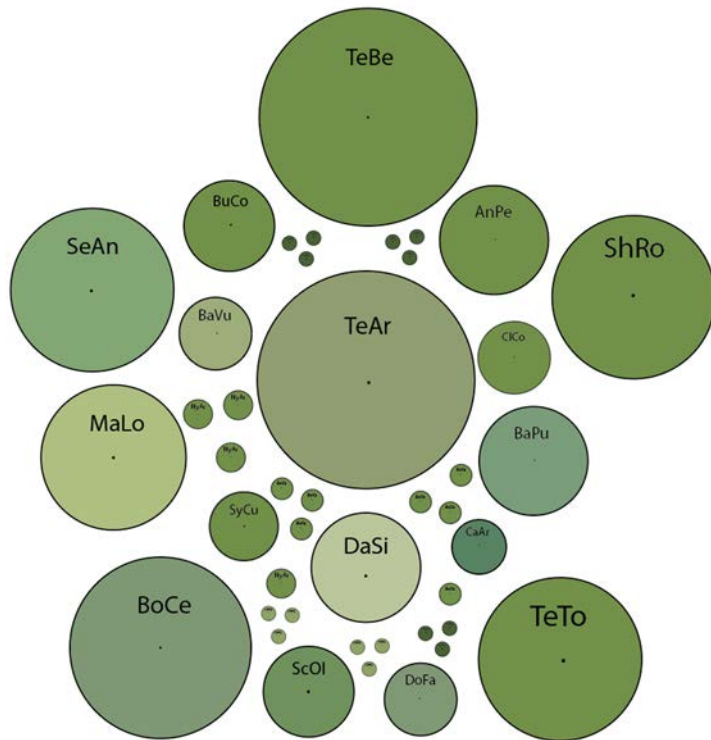

Plantation Focused on Meeting the Immediate Needs for Fuelwood and Fodder

Plant List page 2

Common Name	Scientific Name	Binomial
Pengu	<i>Celastrus paniculatus</i>	CePa
Saaj	<i>Terminalia tomentosa</i>	TeTo
Sal Tree	<i>Shorea robusta</i>	ShRo
Semal	<i>Bombax ceiba</i>	BoCe
Siadi	<i>Bauhinia vahlii</i>	BaVa
Sisam	<i>Dalbergia sissoo</i>	DaSi
Tutlani	<i>Dolichandrone falcata</i>	Dofa
White Leadtree	<i>Leucaena leucocephala</i>	leLe