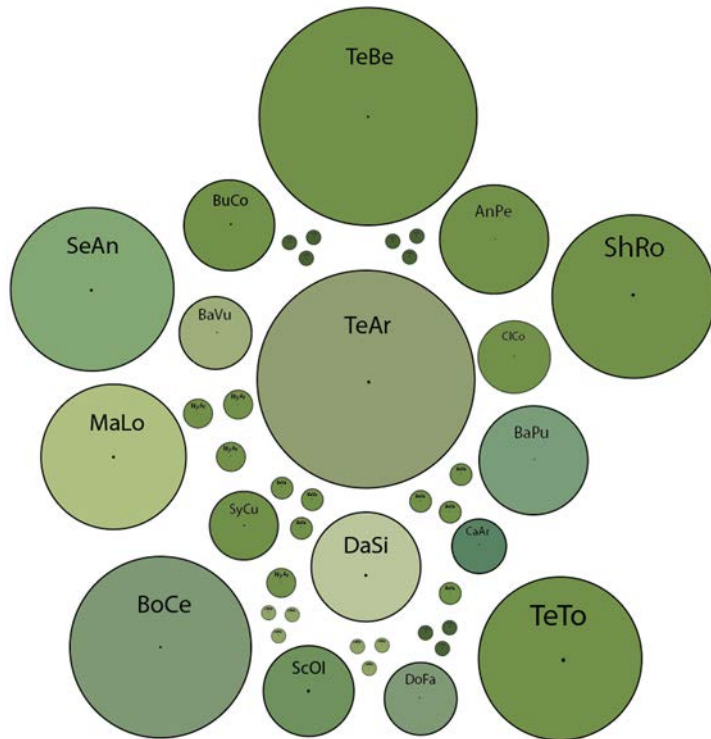

Plantation Focused on Meeting the Immediate Needs for Fuelwood and Fodder

Plant List page 1

Common Name	Scientific Name	Binomial
Achar	Buchanania cochinchinensis	BuCo
Arjuna	Terminalia arjuna	TeAr
Baheda	Terminalia bellirica	TeBe
Bhilwa	Semecarpus anacardium	SeAn
Common Bamboo	Bambusa vulgaris	BaVu
Dhok Tree	Anogeissus pendula	AnPe
Jamun	Syzygium cumini	SyCu
Kadasali	Nyctanthes arbor-tristis	NyAr
Karra	Cleistanthus collinus	ClCo
Koliyari	Bauhinia purpurea	BaPu
Kudi	Holarrhena pubescens	HoPu
Kummi	Schleichera oleosa	ScOl
Mahu	Madhuca longifolia var. latifolia	MaLo