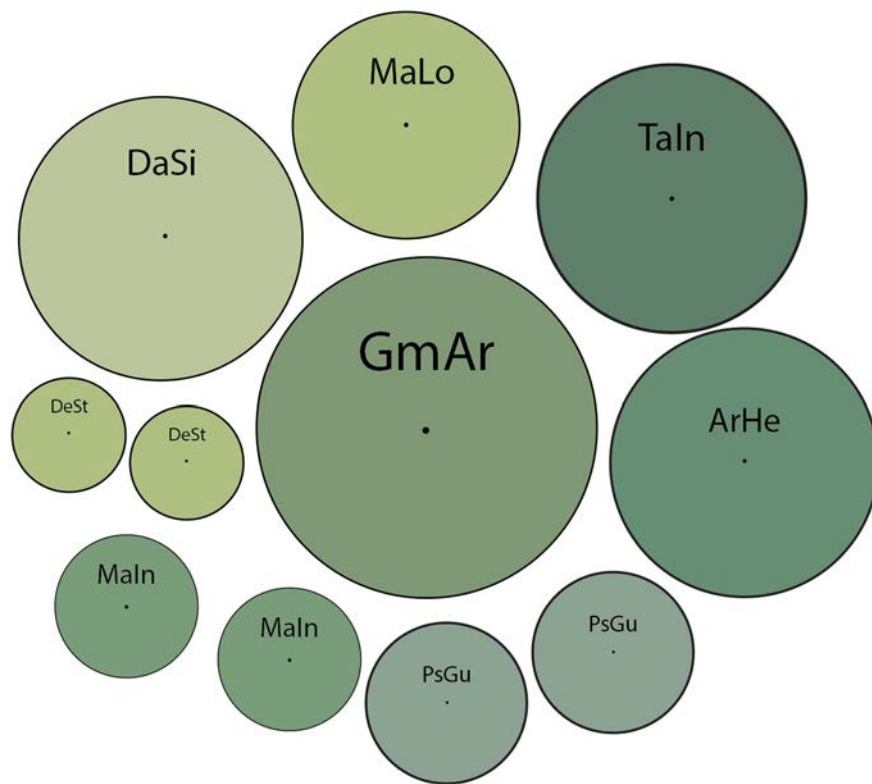

Agroforestry Plant list

Common Name	Scientific Name	Binomial
Common Guava	<i>Psidium guajava</i>	PsGu
Gumhar	<i>Gmelina arborea</i>	GmAr
Jackfruit	<i>Artocarpus heterophyllus</i>	ArHe
Mahua	<i>Madhuca longifolia</i> var. <i>latifolia</i>	MaLo
Mango	<i>Mangifera indica</i>	Maln
Sisam	<i>Dalbergia sissoo</i>	DaSi
Solid Bamboo	<i>Dendrocalamus strictus</i>	DeSt
Tamarind	<i>Tamarindus indica</i>	Taln