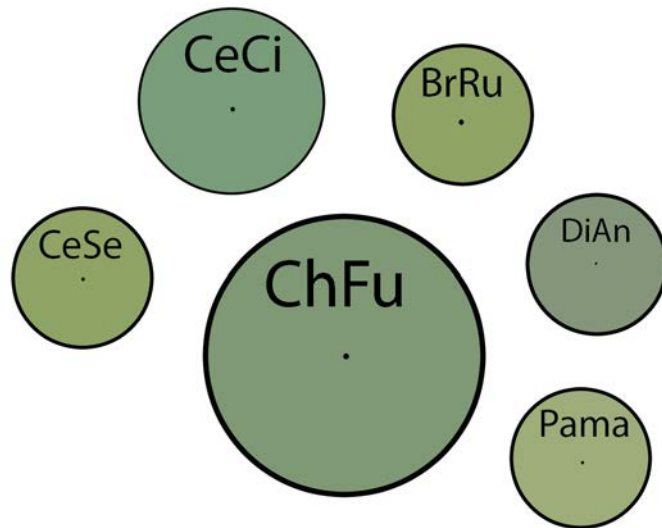

Grassland

These grasses listed will provide valuable services to aid in livestock production, regulation of water flow and many other benefits that healthy grasslands offer.

Human Uses

- Biomass
- Fiber
- Food
- Medicine
- Ornamental

Ecological functions

- Domestic Animal Forage
- Dynamic Accumulator
- Erosion Control
- Groundcover
- Mulch Maker
- Nitrogen Fixer
- Reclamator
- Wildlife Food
- Wildlife Habitat