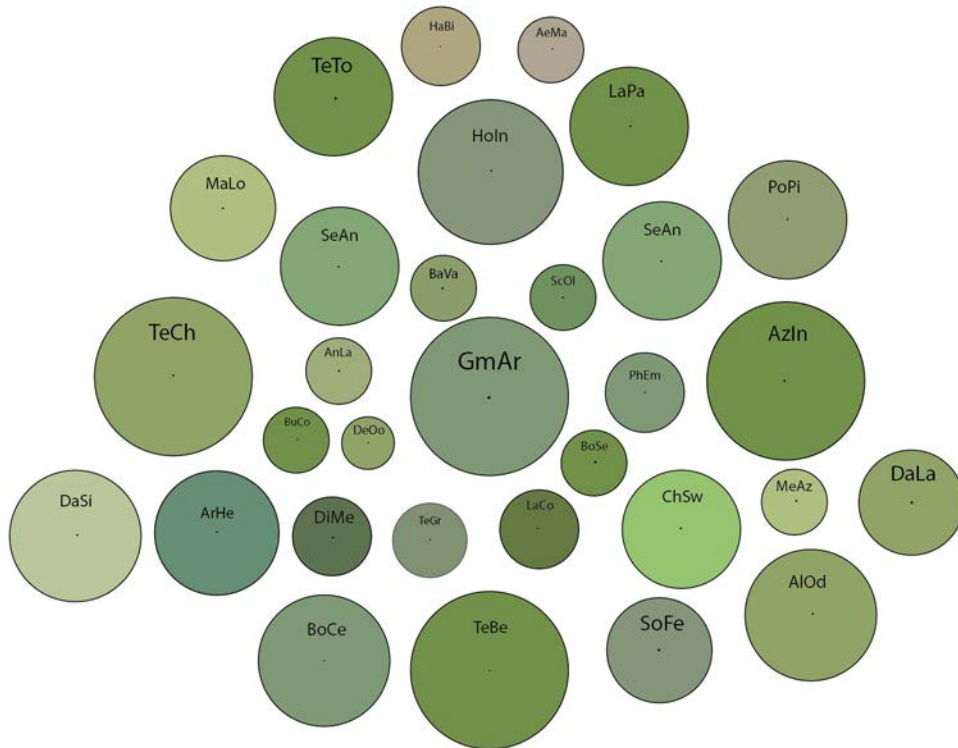

CHIRP

POLY CULTURES

AGROFORESTRY IN CENTRAL INDIA
POLY CULTURE REPORT

April 2021¹

Upland Ecosystem Restoration

All Titles link to the plant database polyculture page

This polyculture contains plants with a variety of ecological functions aimed at restoring the different Upland ecosystems. Alter the layout of the plants to fit the needs of each microclimate.