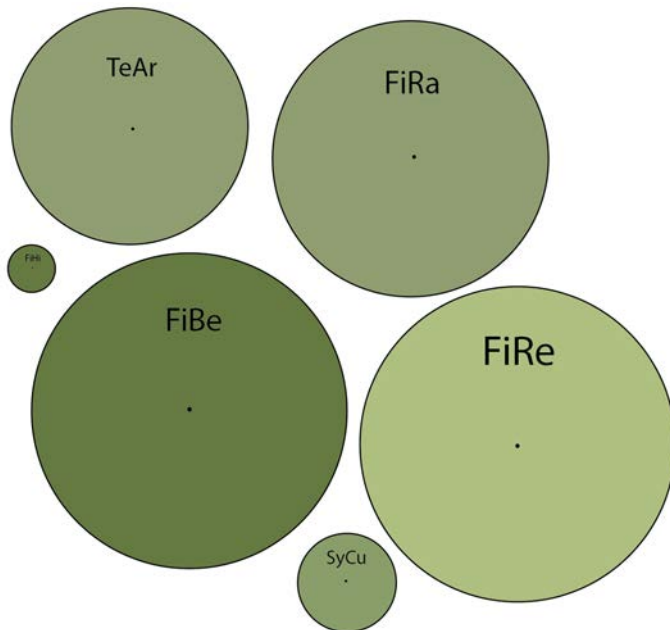

Watershed Areas of Streams and Water Bodies

Healthy watersheds provide many ecosystem services including, but not limited to: nutrient cycling, carbon storage, erosion/sedimentation control, increased biodiversity, soil formation, wildlife movement corridors, water storage, water filtration, flood control, food, timber and recreation, as well as reduced vulnerability to invasive species, the effects of climate change and other natural disasters. These goods and services are essential to our social, environmental and economic well-being. Combine these powerful trees with perennials, shrubs and grasses.

Human Uses

- Aromatics/Fragrance
- Biomass
- Cleanser/Scourer
- Container Garden
- Coppice
- Cut Flower
- Dye
- Essential Oil
- Food
- Fiber
- Medicine
- Oil
- Ornamental
- Pollard
- Resin or Polish
- Wax
- Wood

Ecological functions

- Air Cleaner
- Domestic Animal Forage
- Erosion Control
- Fungicide
- Hedge
- Insectory
- Mulch Maker
- Nurse
- Reclamator
- Toxin Absorber
- Water Purifier
- Wildlife Food
- Windbreak